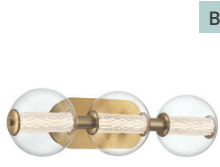

SERAPH
Matte Gold
p15

O Suitable for outdoors

B Suitable for bathrooms

B

ATOMO
Polished Chrome
p29, 109

B

ATOMO
Gold
p29, 109

B