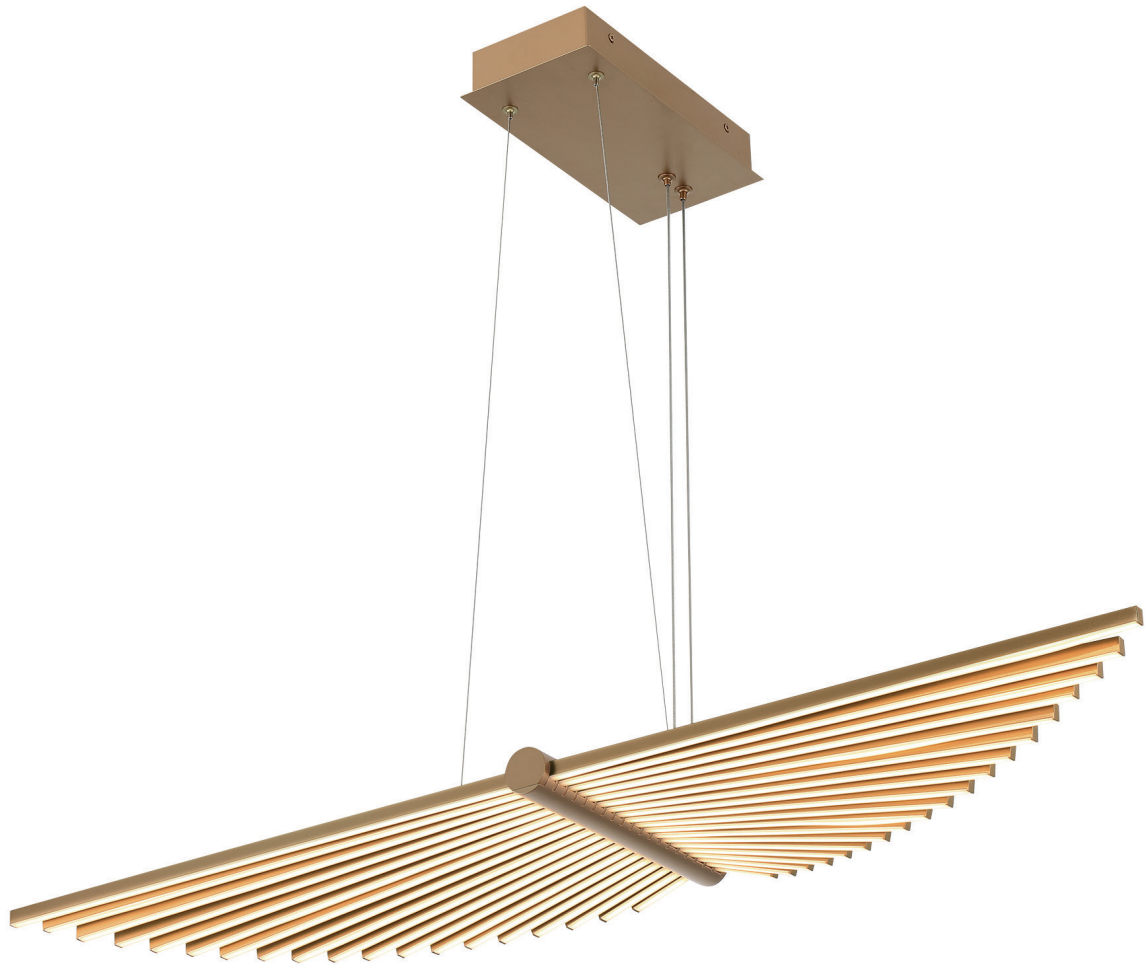

QN-SERAPH-LP-L-BLK

Code	Description	Height	Min / Max Drop	Width/Dia.	Depth	Lights
QN-SERAPH-LP-L-BLK	Chandelier	74mm	200mm / 2124mm*	1050mm	275mm	57W LED, 1192Lm, 3000k

* Supplied with 3 x 2000mm suspension wire.

- Bands of light create a balanced glow
- Customise and configure with adjustable suspension cables

- **FINISH:** Matte Gold
- **MATERIALS:** Steel, White Acrylic

SERAPH

QN-SERAPH-LP-L-BG

Code	Description	Height	Min / Max Drop	Width/Dia.	Depth	Lights
QN-SERAPH-LP-L-BG	Chandelier	74mm	200mm / 2124mm*	1050mm	275mm	57W LED, 1192Lm, 3000k

* Supplied with 3 x 2000mm suspension wire.

VIVIEN

The chevron shape first found note in the heraldic services to the monarchy as proclaimer of news and information. Vivian uses a series of these "V" shapes to present stunning statements of lighting mastery that will instill a space with monarchical glory and timeless elegance.