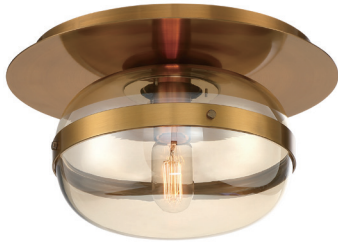

- Cognac tinted reflective blown glass
- Accented with metal bands

- **FINISH:** Antique Brass
- **MATERIALS:** Steel, Tinted Glass

NOTTINGHAM

QN-NOTTINGHAM-F-S-AB