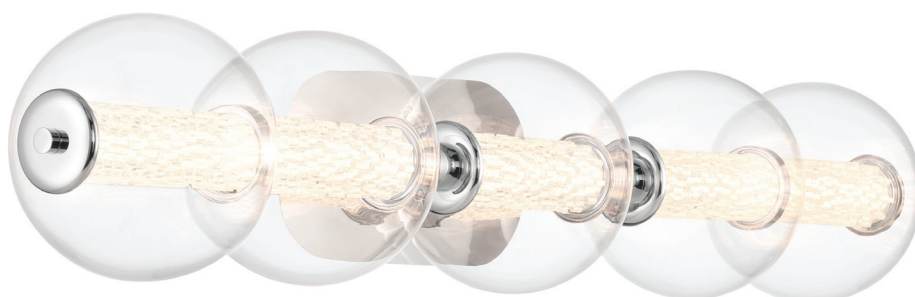

QN-ATOMO-5W-PC

Code	Description	Height	Width/Dia.	Projection	Lights
QN-ATOMO-4W-PC	4 Lt Wall Light	170mm	756mm	211mm	18.5W LED, 1782Lm, 3000k
QN-ATOMO-5W-PC	5 Lt Wall Light	170mm	967mm	211mm	25W LED, 2511Lm, 3000k