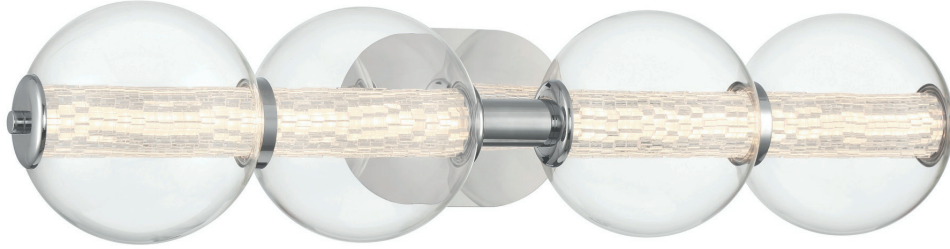

ATOMO

- **FINISH:** Polished Chrome
- **MATERIALS:** Aluminium, Steel, Clear Glass
- Crystal pitch enhances light leaving a beautiful refraction
- Hand blown glass spheres
- Suitable for bathroom use

QN-ATOMO-4W-PC