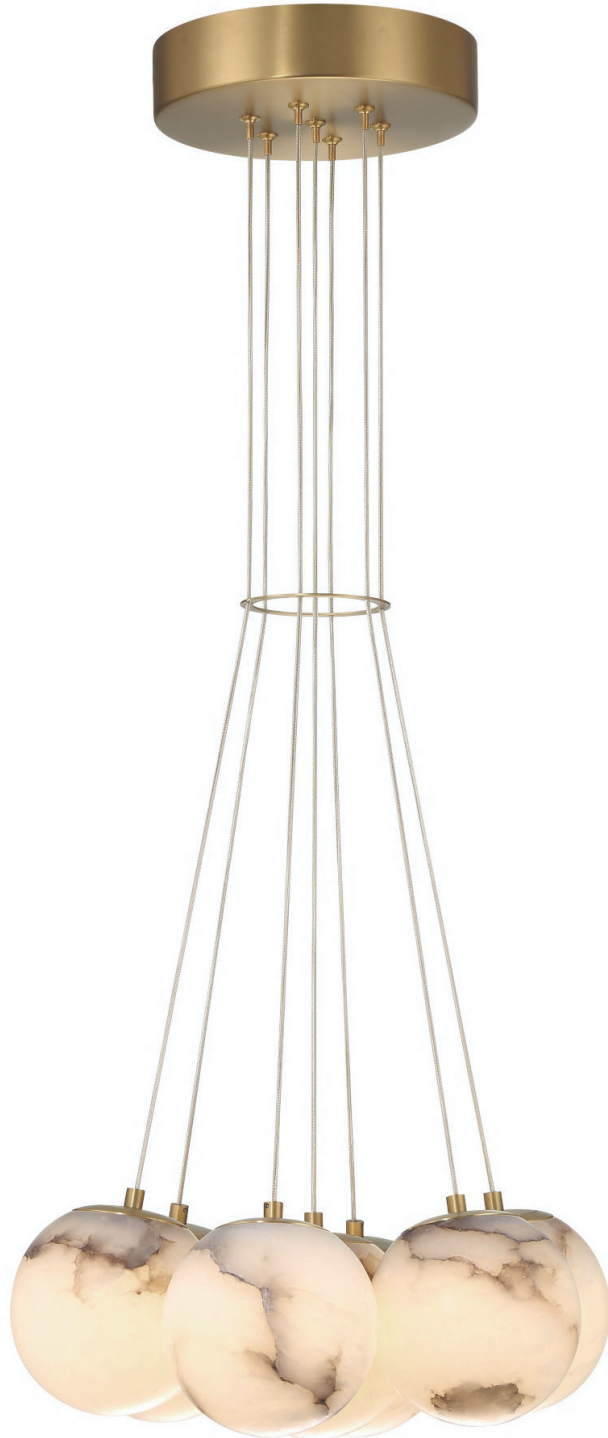

- Shades are one piece carved from real alabaster stone
- Iron oxide veining and clouding make each shade unique

- **FINISH:** Gold
- **MATERIALS:** Steel, Alabaster

KEPLER

QN-KEPLER-7P-BG

Code	Description	Height	Min / Max Drop	Width/Dia.	Lights
QN-KEPLER-7P-BG	7 Lt Alabaster cluster Pendant	161mm	250mm / 2654mm*	456mm	7 x 7W LED, 3544Lm, 3000k

* Supplied with 7 x 2438mm suspension wires.