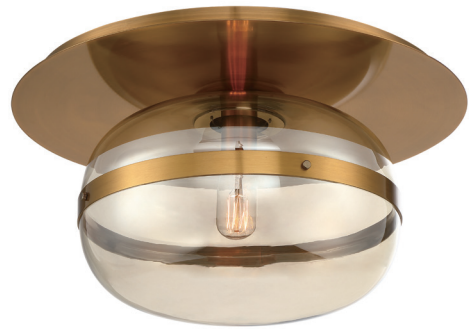

QN-NOTTINGHAM-F-M-AB