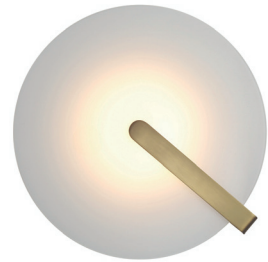

- Suitable for use on ceilings and walls
- Floating glass disc held by metal arm

- **FINISH:** Gold
- **MATERIALS:** Steel, Frosted Glass

NUVOLA

QN-NUVOLA-F-S-BG

All NUVOLA lights can be mounted on both ceilings and walls