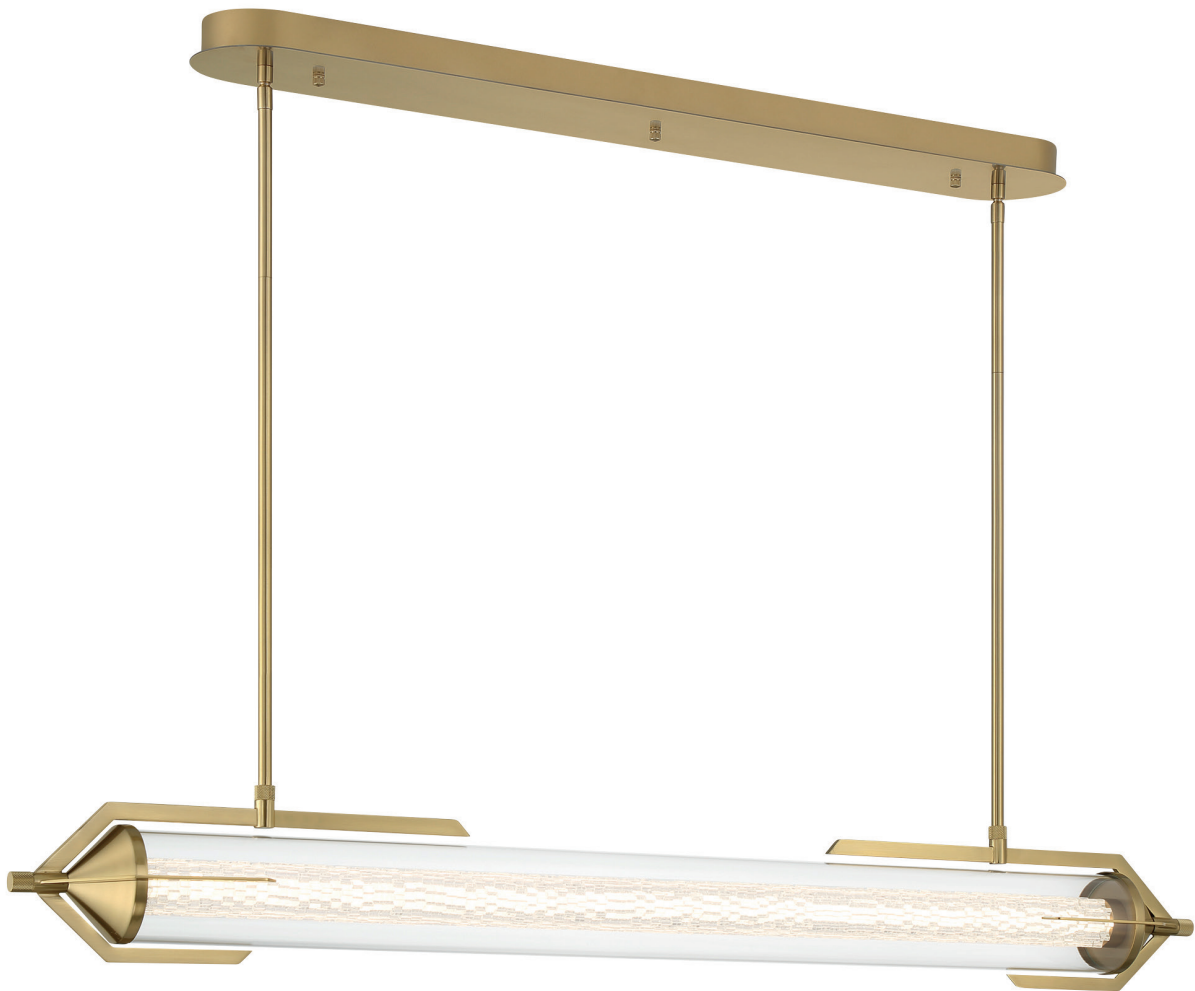

- Crystal pitch refracts light
- Knurling details on the caps

- **FINISH:** Gold
- **MATERIALS:** Aluminium, Steel, Clear Glass

ESPADA

QN-ESPADA-LP-BG

Code	Description	Height	Min / Max Drop	Width/Dia.	Depth	Lights
QN-ESPADA-LP-BG	Linear Pendant	160mm	275mm / 1645mm*	1220mm	138mm	38W LED, 3329Lm, 3000k

* Supplied with 76mm, 152mm, 305mm & 2 x 457mm rods.