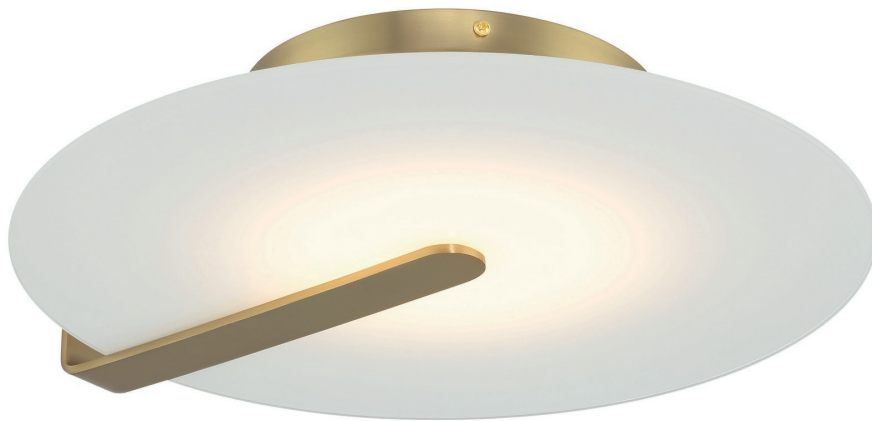

- Suitable for use on ceilings and walls
- Floating glass disc held by metal arm

- **FINISH:** Gold
- **MATERIALS:** Steel, Frosted Glass

NUVOLA

QN-NUVOLA-F-S-BG

All NUVOLA lights can be mounted on both ceilings and walls