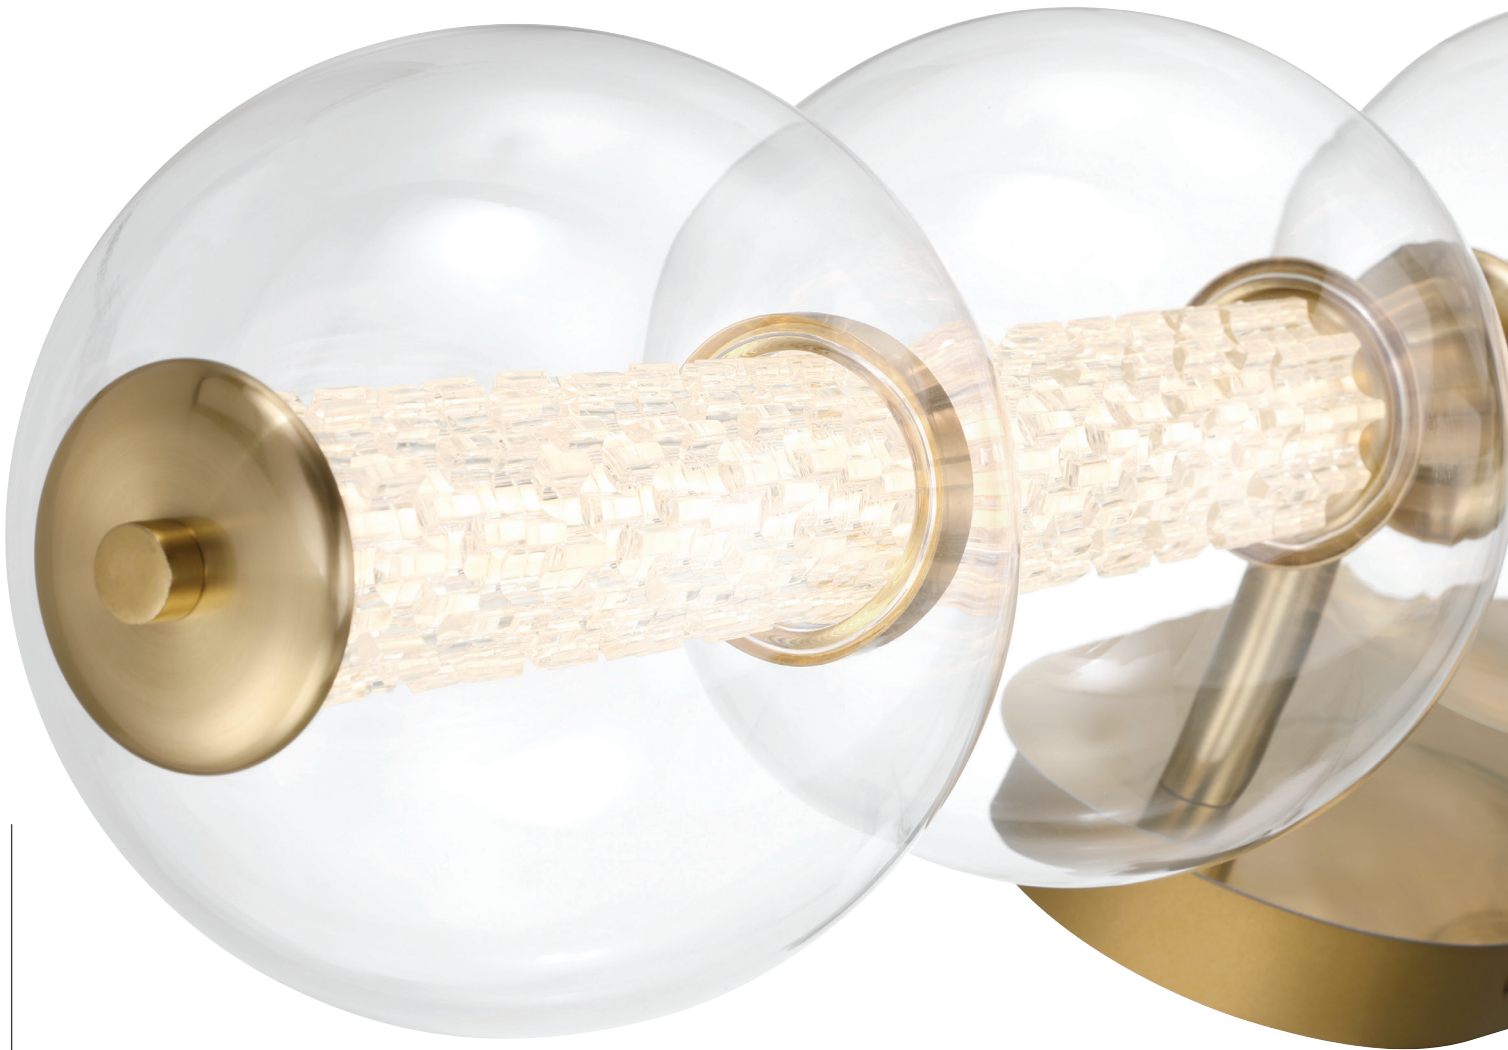

EUROfase

2025
INTRODUCTION

STRIKING A NEW PARTNERSHIP

Quintiesse are delighted to partner with Eurofase, a premium and well respected Canadian brand.

Eurofase is more than just a lighting company; they are a partner in creating beautifully illuminated spaces that enhance the quality of life.