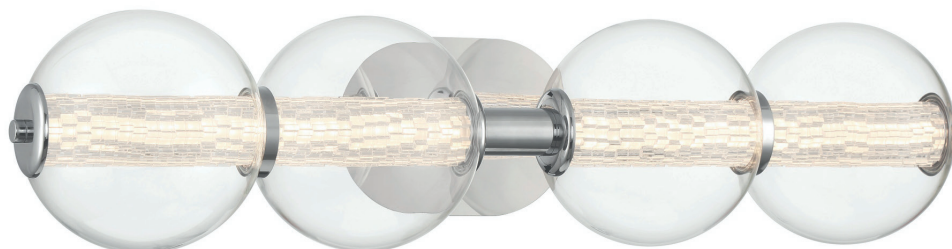

ATOMO

■ **FINISH:** Polished Chrome

■ **MATERIALS:** Aluminium, Steel, Clear Glass

■ Crystal pitch enhances light leaving a beautiful refraction

■ Hand blown glass spheres

■ Suitable for bathroom use

QN-ATOMO-4W-PC