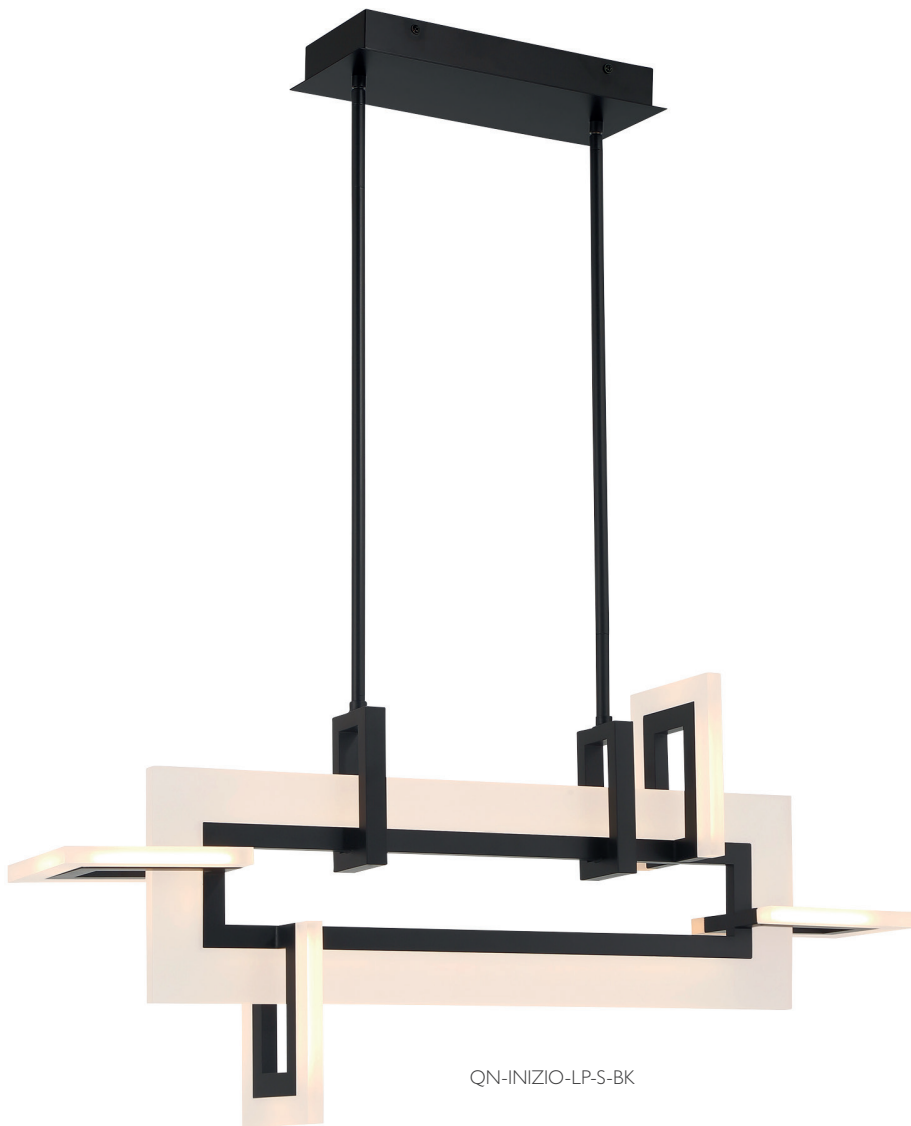

- Modern geometric frame
- LED diffusion

- **FINISH:** Matte Black
- **MATERIALS:** Aluminium, Steel, White Acrylic

INIZIO

Code	Description	Height	Min / Max Drop	Width/Dia.	Depth	Lights
QN-INIZIO-LP-S-BK	Linear Pendant Small	396mm	475mm / 1877mm*	840mm	140mm	46W LED, 2086Lm, 3000k
QN-INIZIO-1W-BK	Wall Light	406mm	-	176mm	102mm	20W LED, 802Lm, 3000k

* Supplied with 2 x 76mm, 2 x 152mm, 2 x 305mm & 4 x 457mm rods.