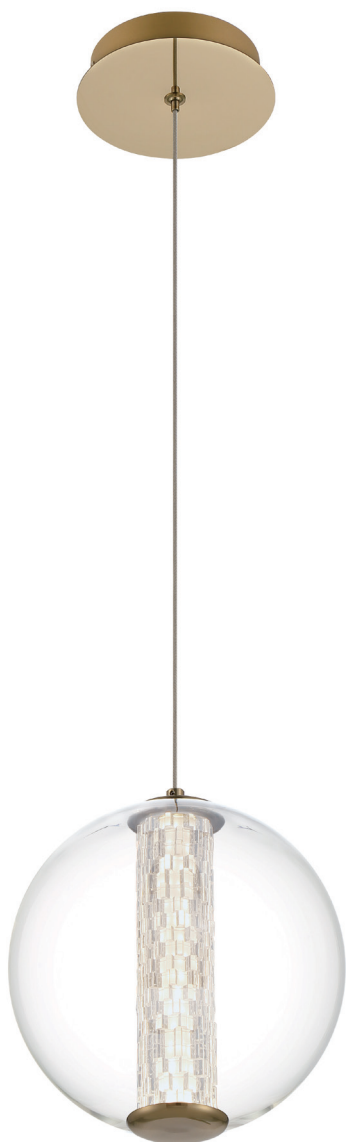

VIVIEN

Front view

Side view

QN-VIVIEN-1W-BK

Code	Description	Height	Width/Dia.	Depth	Lights
QN-VIVIEN-1W-BK	Wall Light	508mm	257mm	128mm	12W LED, 330Lm, 3000k

ATOMO

A fascinating globe fixture, Atomo offers a unique and proprietary LED lighting called CRYSTAL PITCH™. Faceted crystal gears surround the LED light source to emit spectacular refraction within the crystal glass globe.

ATOMO 7 LT LINEAR PENDANT
QN-ATOMO-LP7-BG

ATOMO

- **FINISH:** Polished Chrome or Gold
- **MATERIALS:** Aluminium, Steel, Clear Glass

- Crystal pitch enhances light leaving a beautiful refraction
- Hand blown glass spheres